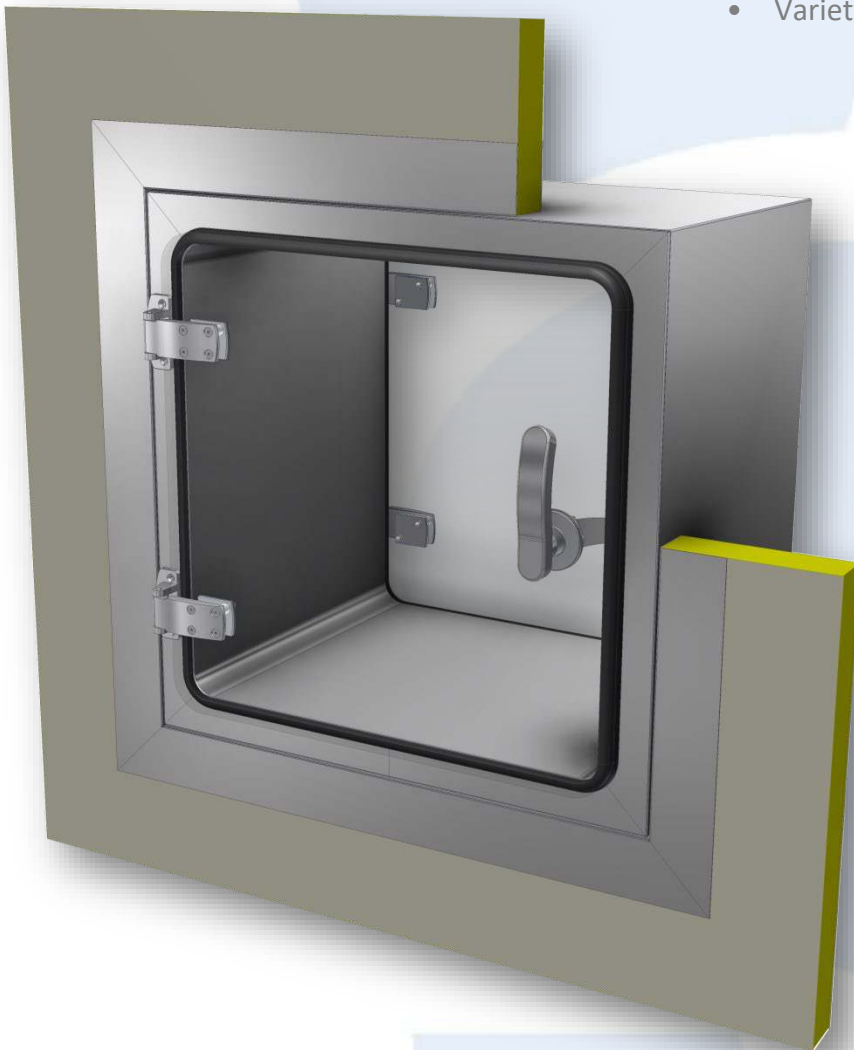

# Pass Box

Pass-Through Chamber  
Material Transfer Hatch

- Stainless steel interior & exterior housing with mirror polish finish
  - Large radius corners making it perfectly cleanable & sealable
  - Power supply free innovative reliable interlock (mechanical)
    - Installation parts included as standard
    - Variety of accessories and dimensions
      - Tempered 12mm glass door
      - More than 500 installations
      - Single-handed operation

### Most Frequent Dimensions / Models

	Interior			Exterior			Equipment	View
	W	H	D	W	H	D		
<b>PB 4/4/4</b>	400	400	400	500	500	450	/	
<b>PB 5/5/5</b>	500	500	500	600	600	550	/	
<b>PB 6/6/6</b>	600	600	600	700	700	650	/	
<b>PB 8/8/8</b>	800	800	800	900	900	850	/	
<b>PB 6/6/6 UV</b>	600	600	600	700	850	750	UV – C surface sterilization	
<b>PB 6/6/6 HUV</b>	600	600	600	750	970	750	Internal air circulation through HEPA filter sterilization	
<b>PB 6/6/6 AIR</b>	600	600	600	700	700	750	Air shower with supply from HVAC system	
<b>PB 6/6/6 EL</b>	600	600	600	700	750	750	Electrical interlock	
<b>PB 8/10/8 LUX</b>	800	1000	800	1000	1150	950	Floor installation	
<b>PB 6/6/6 90°</b>	600	600	600	*	*	*	Corner installation	