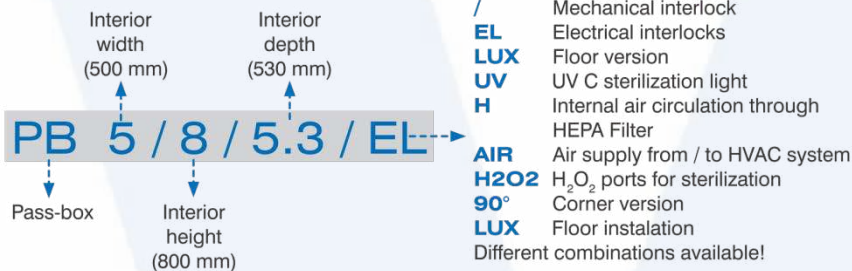

# Pass Box

Pass-Through Chamber  
Material Transfer Hatch

- Stainless steel interior & exterior housing with mirror polish finish
  - Large radius corners making it perfectly cleanable & sealable
  - Power supply free innovative reliable interlock (mechanical)
    - Installation parts included as standard
    - Variety of accessories and dimensions
      - Tempered 12mm glass door
      - More than 500 installations
      - Single-handed operation

### Characterization

### Most Frequent Dimensions / Models

	Interior			Exterior			Equipment	View
	W	H	D	W	H	D		
<b>PB 4/4/4</b>	400	400	400	500	500	450	/	
<b>PB 5/5/5</b>	500	500	500	600	600	550	/	
<b>PB 6/6/6</b>	600	600	600	700	700	650	/	
<b>PB 8/8/8</b>	800	800	800	900	900	850	/	
<b>PB 6/6/6 UV</b>	600	600	600	700	850	750	UV – C surface sterilization	
<b>PB 6/6/6 HUV</b>	600	600	600	750	970	750	Internal air circulation through HEPA filter sterilization	
<b>PB 6/6/6 AIR</b>	600	600	600	700	700	750	Air shower with supply from HVAC system	
<b>PB 6/6/6 EL</b>	600	600	600	700	750	750	Electrical interlock	
<b>PB 8/10/8 LUX</b>	800	1000	800	1000	1150	950	Floor installation	
<b>PB 6/6/6 90°</b>	600	600	600	*	*	*	Corner installation	