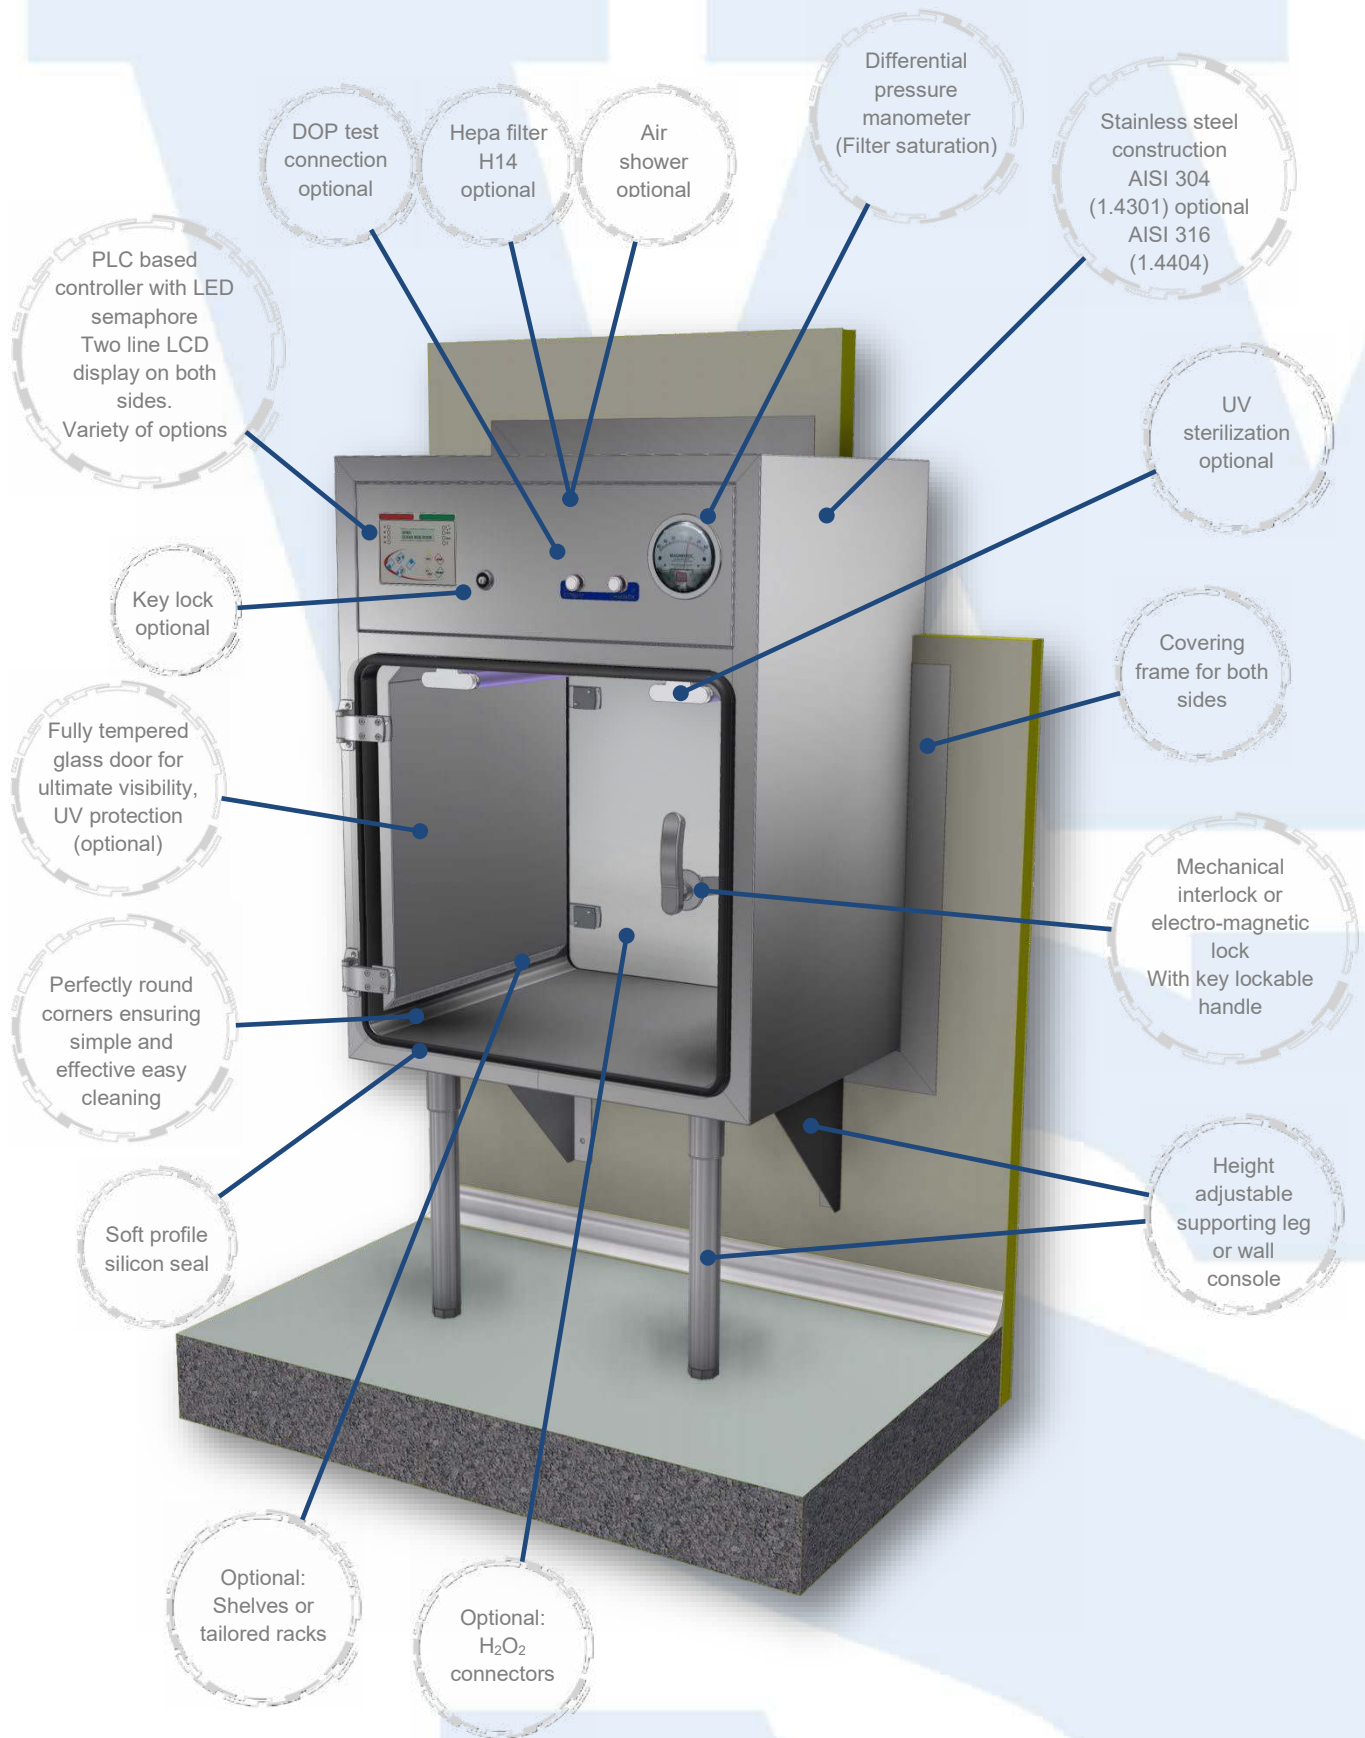

# Pass Box

Pass-Through Chamber  
Material Transfer Hatch

- Stainless steel interior & exterior housing with mirror polish finish
  - Large radius corners making it perfectly cleanable & sealable
  - Power supply free innovative reliable interlock (mechanical)
    - Installation parts included as standard
    - Variety of accessories and dimensions
      - Tempered 12mm glass door
      - More than 500 installations
      - Single-handed operation

### Characterization

### Most Frequent Dimensions / Models

	Interior			Exterior			Equipment	View
	W	H	D	W	H	D		
<b>PB 4/4/4</b>	400	400	400	500	500	450	/	
<b>PB 5/5/5</b>	500	500	500	600	600	550	/	
<b>PB 6/6/6</b>	600	600	600	700	700	650	/	
<b>PB 8/8/8</b>	800	800	800	900	900	850	/	
<b>PB 6/6/6 UV</b>	600	600	600	700	850	750	UV – C surface sterilization	
<b>PB 6/6/6 HUV</b>	600	600	600	750	970	750	Internal air circulation through HEPA filter sterilization	
<b>PB 6/6/6 AIR</b>	600	600	600	700	700	750	Air shower with supply from HVAC system	
<b>PB 6/6/6 EL</b>	600	600	600	700	750	750	Electrical interlock	
<b>PB 8/10/8 LUX</b>	800	1000	800	1000	1150	950	Floor installation	
<b>PB 6/6/6 90°</b>	600	600	600	*	*	*	Corner installation	

All other dimensions available on demand!