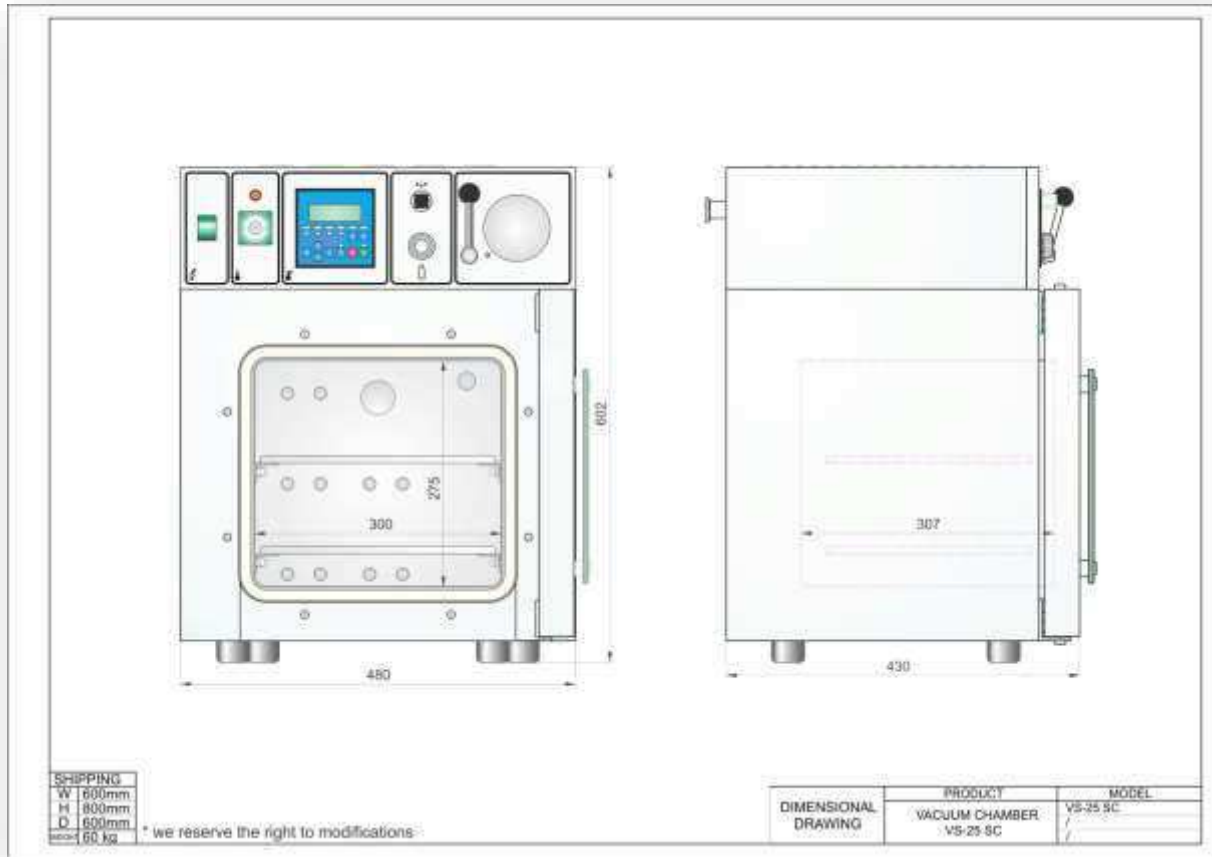

Vacuum Oven

- ✓ Drying in vacuum down to 1 mbar
- ✓ Low temperature evaporation
- ✓ Drying curves determination
- ✓ Dry mass determination
- ✓ Pilot vacuum drying

Vacuum pumps:

Technical data:

	VS-25 SC	VS-50 SC	VS-130 SC
			
External dimensions (WxHxD) in mm	480 x 602 x 430	730 x 510 x 495	670 x 856 x 725
Internal dimensions (WxHxD) in mm	300 x 275 x 307	405 x 340 x 370	495 x 495 x 530
Volume (L)	25	50	130
Temperature range (°C)	T _{ambient} ...200°C	T _{ambient} ...200°C	T _{ambient} ...200°C
Temperature display resolution (°C)	0,1	0,1	0,1
Temperature set resolution (°C)	0,1	0,1	0,1
Temperature stability (°C)	0,1	0,1	0,1
Temperature uniformity (°C)	± 0,4°C @ 60°C ± 0,7°C @ 100°C ± 0,8°C @ 150°C	± 0,7°C @ 60°C ± 0,8°C @ 100°C ± 1,1°C @ 150°C	± 0,5°C @ 60°C ± 0,6°C @ 100°C ± 1,6°C @ 150°C
Shelve	2	2	5
Shelve dimension (mm)	280 x 245	400 x 320	480 x 480
Shelve inter-distance (mm)	~80	~100	~70
Heat-up rate	~ 2 °C / min	~ 2 °C / min	~ 2 °C / min
Temperature control	PID	PID	PID
Power supply	230V ; 50 Hz	230V ; 50 Hz	3 x 400V ; 50 Hz
Wattage (W)	2000	2500	5000
Interface	RS 232 or USB or Ethernet	RS 232 or USB or Ethernet	RS 232 or USB or Ethernet
Access port (standard)	NW-40	NW-40	NW-40
Noise (dBA) @ 1 m distance	NA	NA	NA
Weight (kg)	53	98	236

Ordering information and accessories:

Description	Part no.
Vacuum oven VS-25 SC	202
Vacuum oven VS-50 SC	204
Vacuum oven VS-130 SC	208
Vacuum pump basic oil rotary vane 180L/min (RS9D)	1704
Vacuum pump advanced oil rotary vane 5,8m ³ /h (RV-5)	1705
Vacuum pump advanced chemistry 3,4m ³ /h (MD4CAKEK)	1707
Vacuum pump advanced dry 12,7m ³ /h (nXDS10i)	2626
USB interface	1466
Ethernet interface	1716
VS Software Monitoring & History	1663
Evaluation report	1719
Trolley for VS-25 SC	2617
Trolley for VS-50 SC	2618
Trolley for VS-130 SC	2619