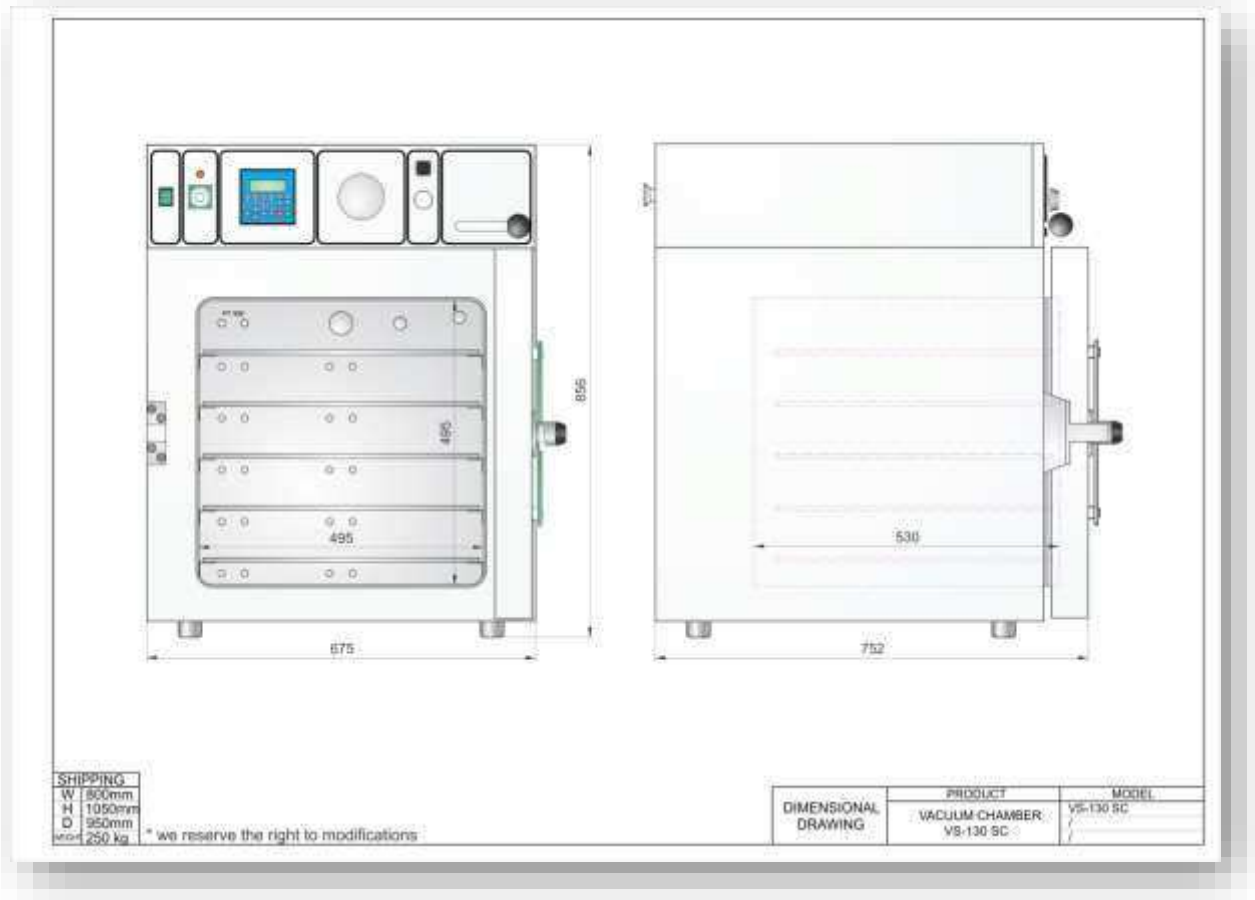

Vacuum Oven

- ✓ Drying in vacuum down to 1 mbar
- ✓ Low temperature evaporation
- ✓ Drying curves determination
- ✓ Dry mass determination
- ✓ Pilot vacuum drying

Vacuum pumps:

Technical data:

	VS-25 SC	VS-50 SC	VS-130 SC
			
External dimensions (WxHxD) in mm	480 x 602 x 430	730 x 510 x 495	670 x 856 x 725
Internal dimensions (WxHxD) in mm	300 x 275 x 307	405 x 340 x 370	495 x 495 x 530
Volume (L)	25	50	130
Temperature range (°C)	T _{ambient} ...200°C	T _{ambient} ...200°C	T _{ambient} ...200°C
Temperature display resolution (°C)	0,1	0,1	0,1
Temperature set resolution (°C)	0,1	0,1	0,1
Temperature stability (°C)	0,1	0,1	0,1
Temperature uniformity (°C)	± 0,4°C @ 60°C ± 0,7°C @ 100°C ± 0,8°C @ 150°C	± 0,7°C @ 60°C ± 0,8°C @ 100°C ± 1,1°C @ 150°C	± 0,5°C @ 60°C ± 0,6°C @ 100°C ± 1,6°C @ 150°C
Shelve	2	2	5
Shelve dimension (mm)	280 x 245	400 x 320	480 x 480
Shelve inter-distance (mm)	~80	~100	~70
Heat-up rate	~ 2 °C / min	~ 2 °C / min	~ 2 °C / min
Temperature control	PID	PID	PID
Power supply	230V ; 50 Hz	230V ; 50 Hz	3 x 400V ; 50 Hz
Wattage (W)	2000	2500	5000
Interface	RS 232 or USB or Ethernet	RS 232 or USB or Ethernet	RS 232 or USB or Ethernet
Access port (standard)	NW-40	NW-40	NW-40
Noise (dBA) @ 1 m distance	NA	NA	NA
Weight (kg)	53	98	236

Ordering information and accessories:

Description	Part no.
Vacuum oven VS-25 SC	202
Vacuum oven VS-50 SC	204
Vacuum oven VS-130 SC	208
Vacuum pump basic oil rotary vane 180L/min (RS9D)	1704
Vacuum pump advanced oil rotary vane 5,8m ³ /h (RV-5)	1705
Vacuum pump advanced chemistry 3,4m ³ /h (MD4CAKEK)	1707
Vacuum pump advanced dry 12,7m ³ /h (nXDS10i)	2626
USB interface	1466
Ethernet interface	1716
VS Software Monitoring & History	1663
Evaluation report	1719
Trolley for VS-25 SC	2617
Trolley for VS-50 SC	2618
Trolley for VS-130 SC	2619