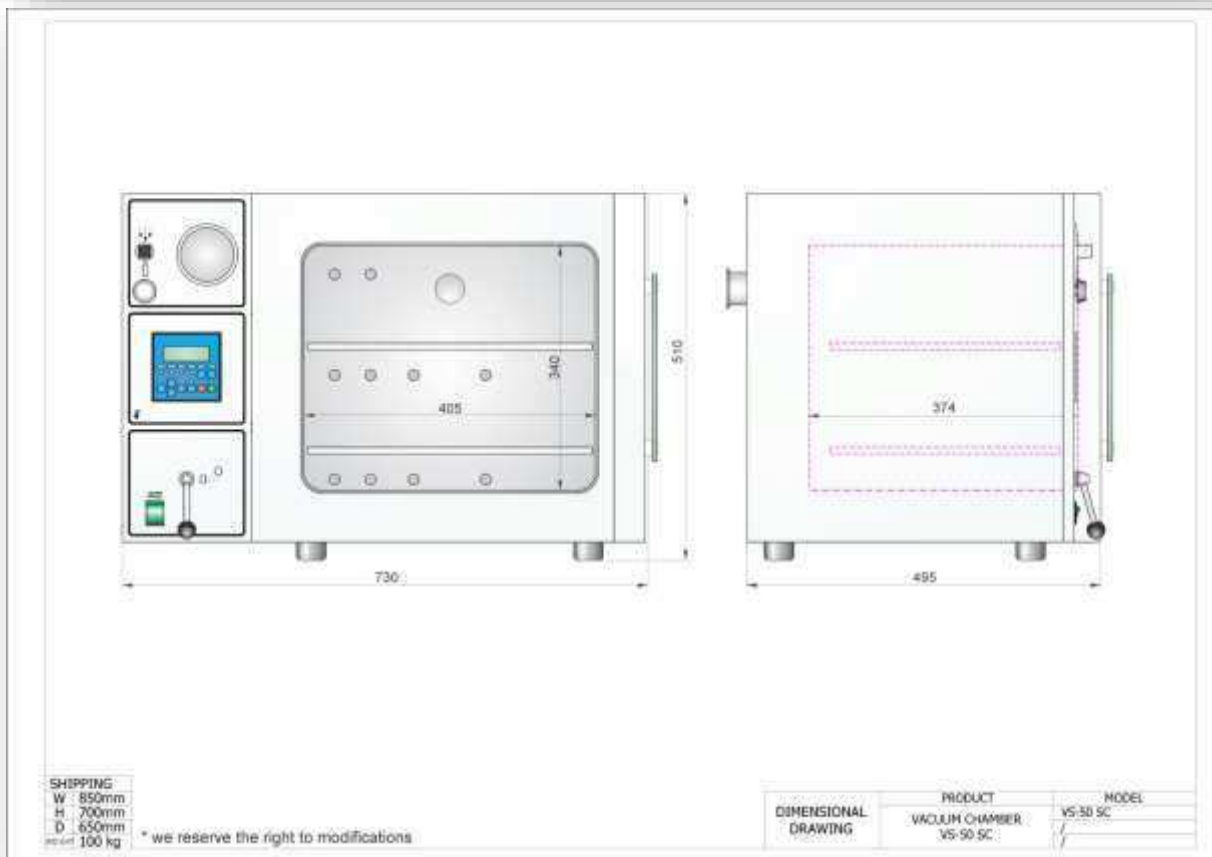

Vacuum Oven

- ✓ Drying in vacuum down to 1 mbar
- ✓ Low temperature evaporation
- ✓ Drying curves determination
- ✓ Dry mass determination
- ✓ Pilot vacuum drying

Vacuum pumps:

Technical data:

	VS-25 SC	VS-50 SC	VS-130 SC
			
External dimensions (WxHxD) in mm	480 x 602 x 430	730 x 510 x 495	670 x 856 x 725
Internal dimensions (WxHxD) in mm	300 x 275 x 307	405 x 340 x 370	495 x 495 x 530
Volume (L)	25	50	130
Temperature range (°C)	T _{ambient} ...200°C	T _{ambient} ...200°C	T _{ambient} ...200°C
Temperature display resolution (°C)	0,1	0,1	0,1
Temperature set resolution (°C)	0,1	0,1	0,1
Temperature stability (°C)	0,1	0,1	0,1
Temperature uniformity (°C)	± 0,4°C @ 60°C ± 0,7°C @ 100°C ± 0,8°C @ 150°C	± 0,7°C @ 60°C ± 0,8°C @ 100°C ± 1,1°C @ 150°C	± 0,5°C @ 60°C ± 0,6°C @ 100°C ± 1,6°C @ 150°C
Shelve	2	2	5
Shelve dimension (mm)	280 x 245	400 x 320	480 x 480
Shelve inter-distance (mm)	~80	~100	~70
Heat-up rate	~ 2 °C / min	~ 2 °C / min	~ 2 °C / min
Temperature control	PID	PID	PID
Power supply	230V ; 50 Hz	230V ; 50 Hz	3 x 400V ; 50 Hz
Wattage (W)	2000	2500	5000
Interface	RS 232 or USB or Ethernet	RS 232 or USB or Ethernet	RS 232 or USB or Ethernet
Access port (standard)	NW-40	NW-40	NW-40
Noise (dBA) @ 1 m distance	NA	NA	NA
Weight (kg)	53	98	236

Ordering information and accessories:

Description	Part no.
Vacuum oven VS-25 SC	202
Vacuum oven VS-50 SC	204
Vacuum oven VS-130 SC	208
Vacuum pump basic oil rotary vane 180L/min (RS9D)	1704
Vacuum pump advanced oil rotary vane 5,8m ³ /h (RV-5)	1705
Vacuum pump advanced chemistry 3,4m ³ /h (MD4CAKEK)	1707
Vacuum pump advanced dry 12,7m ³ /h (nXDS10i)	2626
USB interface	1466
Ethernet interface	1716
VS Software Monitoring & History	1663
Evaluation report	1719
Trolley for VS-25 SC	2617
Trolley for VS-50 SC	2618
Trolley for VS-130 SC	2619