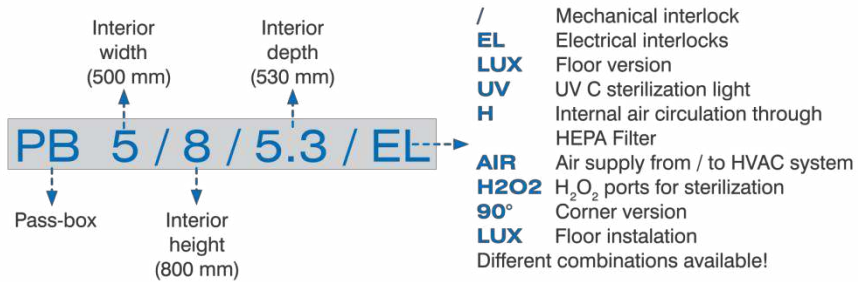

Perfectly round corners ensuring simple and effective easy cleaning

Height adjustable supporting leg or wall console

Soft profile silicon seal

Optional: Shelves or tailored racks

Optional H₂O₂ connectors

Characterization

Most Frequent Dimensions / Models

	Interior			Exterior			Equipment	View
	W	H	D	W	H	D		
PB 4/4/4	400	400	400	500	500	450	/	
PB 5/5/5	500	500	500	600	600	550	/	
PB 6/6/6	600	600	600	700	700	650	/	
PB 8/8/8	800	800	800	900	900	850	/	
PB 6/6/6 UV	600	600	600	700	850	750	UV – C surface sterilization	
PB 6/6/6 HUV	600	600	600	750	970	750	Internal air circulation through HEPA filter sterilization	
PB 6/6/6 AIR	600	600	600	700	700	750	Air shower with supply from HVAC system	
PB 6/6/6 EL	600	600	600	700	750	750	Electrical interlock	
PB 8/10/8 LUX	800	1000	800	1000	1150	950	Floor installation	
PB 6/6/6 90°	600	600	600	*	*	*	Corner installation	